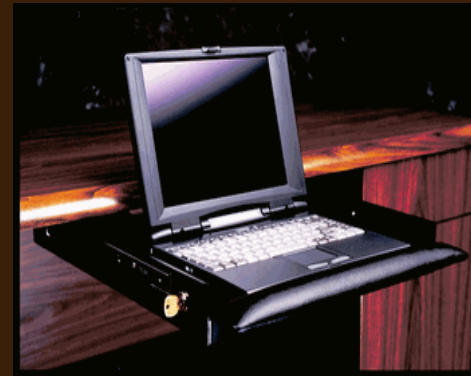

Lap Top Drawers have the added security of a locking drawer while creating a platform for your laptop.